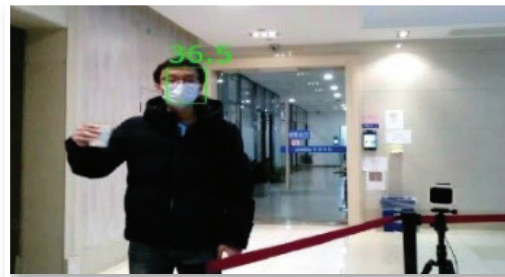

# Thermographic Camera Kit

For Screening Elevated Body Temperature

Thermographic cameras provide entry-exit health quarantine for facilities with a high volume of foot traffic. Thermal body temperature cameras are simple to setup, operate and detect people with elevated body temperatures before they enter your premises.

## Key Features

- The intelligent camera detects faces wearing masks to avoid false alarms
- Multi-target Face Detection enables quick screening of required areas and reduced false alarms of other objects
- Alarm Face Capture will alert you for immediate action and store the real-time image for later evaluation
- Quick and easy Inspection Channel setup and versatile to move to a different location in your facility
- Little disruption to visitor flow
- The thermal imaging equipment uses passive detection of infrared radiation so there is no harm to the human body