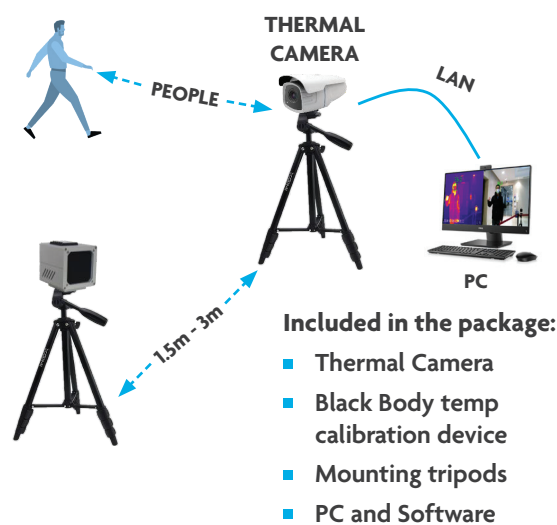

# Thermographic Camera Kit

For Screening Elevated Body Temperature

Thermographic cameras provide entry-exit health quarantine for facilities with a high volume of foot traffic. Thermal body temperature cameras are simple to setup, operate and detect people with elevated body temperatures before they enter your premises.

## Key Features

- The intelligent camera detects faces wearing masks to avoid false alarms
- Multi-target Face Detection enables quick screening of required areas and reduced false alarms of other objects
- Alarm Face Capture will alert you for immediate action and store the real-time image for later evaluation
- Quick and easy Inspection Channel setup and versatile to move to a different location in your facility
- Little disruption to visitor flow
- The thermal imaging equipment uses passive detection of infrared radiation so there is no harm to the human body